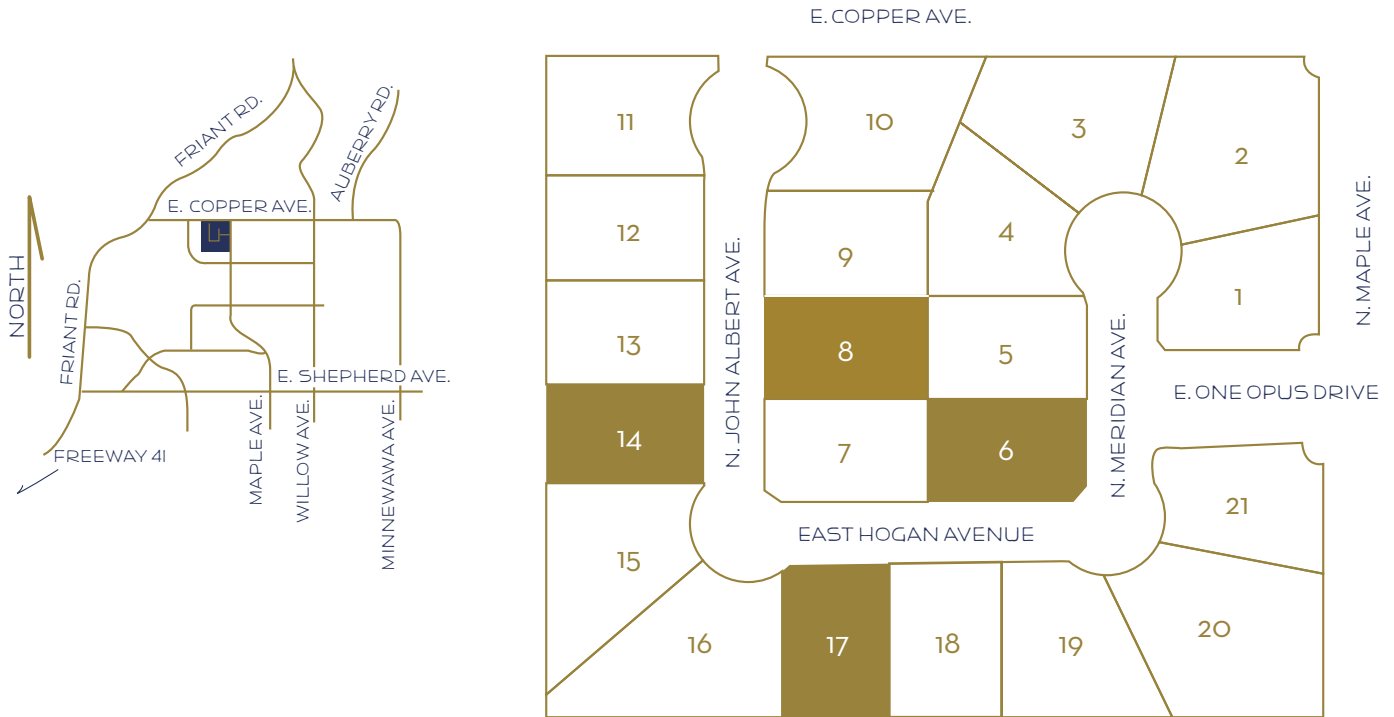

VANDERBILT HOMES

HOMES OF DISTINCTION

ONE OPUS DRIVE
A McCaffrey Group Development

Tract 5261

HOMES BUILT BY VANDERBILT

Date Closed	Lot #	Tract	Address	Plan #
08/08	6	5261	10841 N. Meridian Ave.	3329
03/08	8	5261	10898 N. John Albert Ave.	3375
12/06	14	5261	10867 N. John Albert Ave.	3324
12/06	17	5261	1841 E. Hogan Ave.	3324