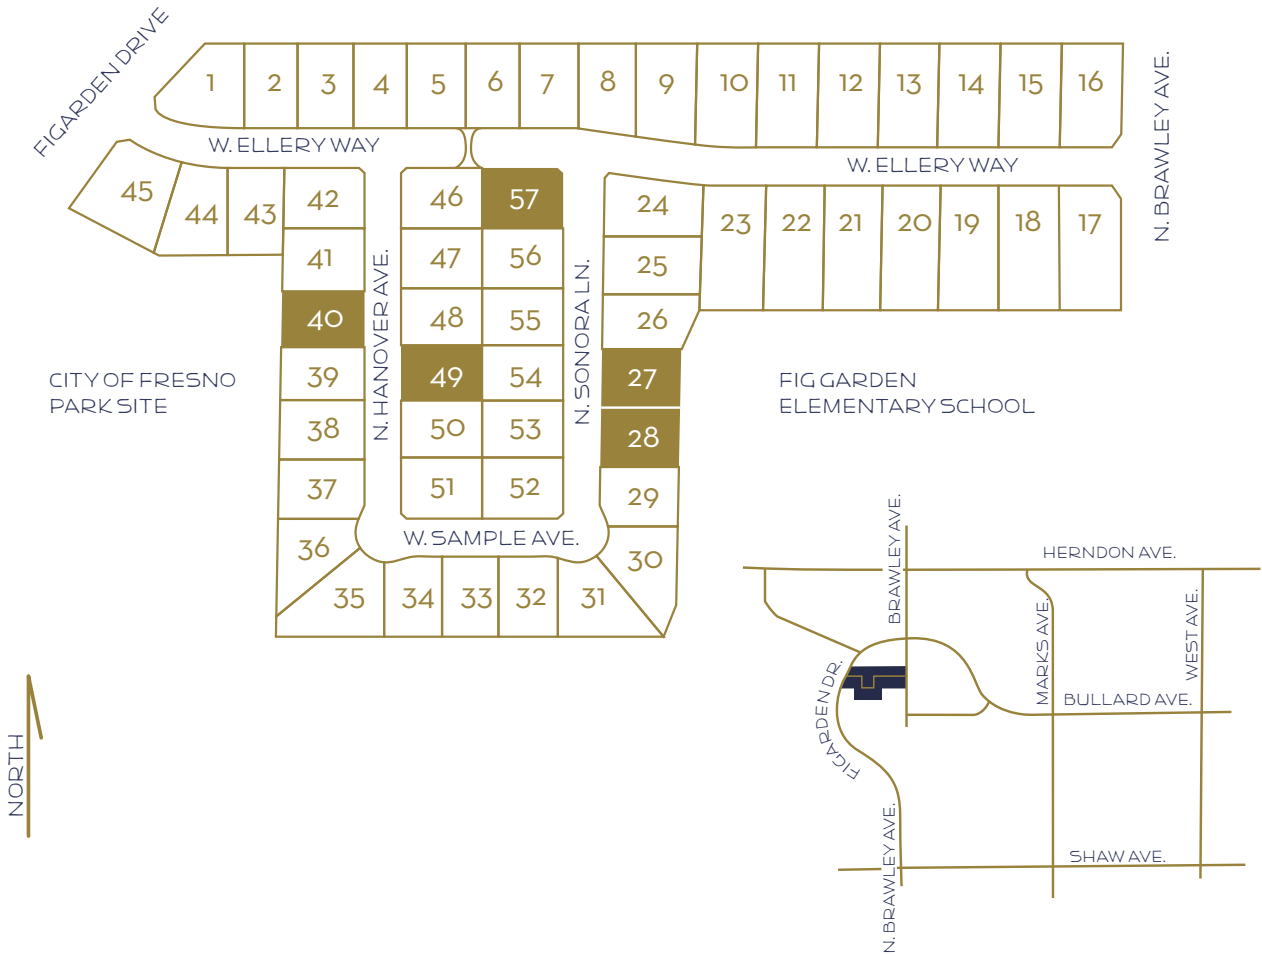

VANDERBILT HOMES

HOMES OF DISTINCTION

Fig Garden Estates
An Image Homes Inc. Development

Tract 5278

HOMES BUILT BY VANDERBILT

Date Closed	Lot #	Tract	Address	Plan #
07/07	27	5278	6264 N. Sonora Lane	3324
07/07	28	5278	6252 N. Sonora Lane	3375
07/07	40	5278	6277 N. Hanover Ave.	3324
12/08	49	5278	6260 N. Hanover Ave.	3375
	57	5278	6291 N. Sonora Lane	3329

CLICK HERE FOR
CURRENT OFFICE
(MODEL) LOCATION

VANDERBILT HOMES

VBHOMES.NET

559.291.5556 TEL • 559.291.5557 FAX

LICENSE #853290